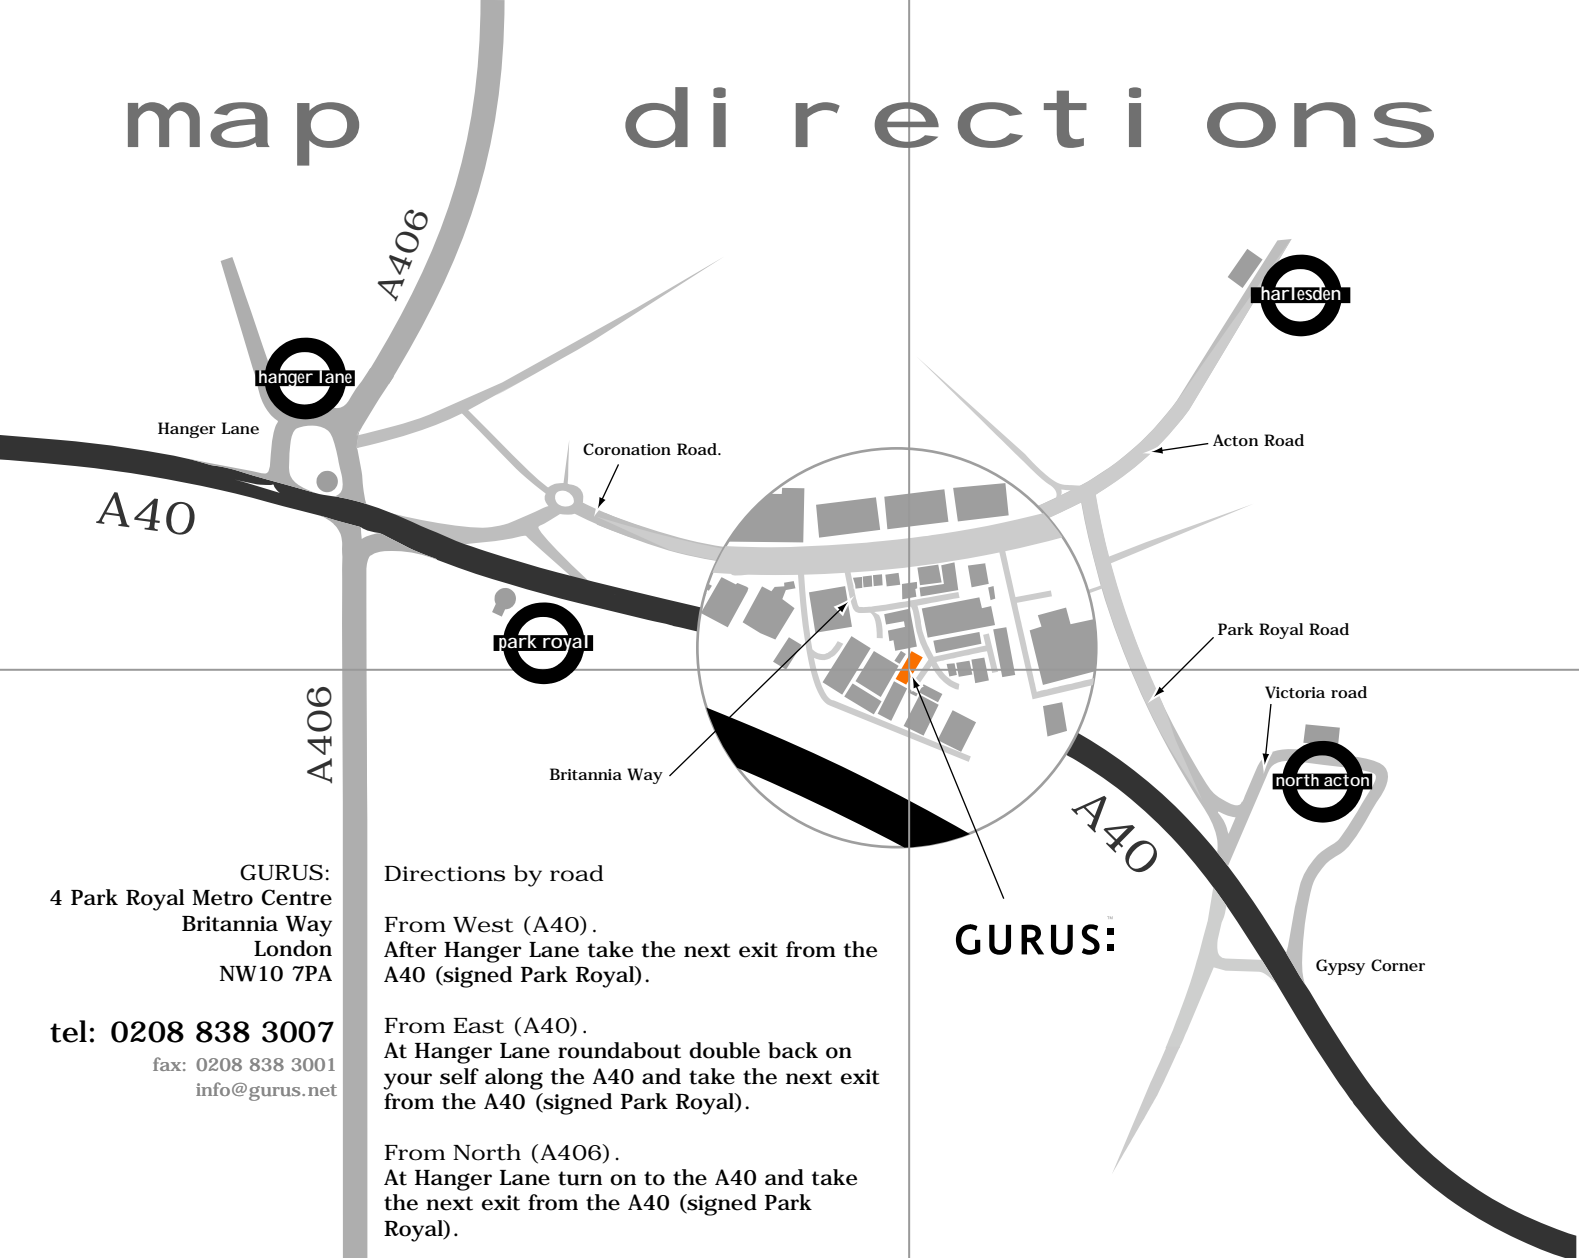

map

directions

GURUS:
4 Park Royal Metro Centre
Britannia Way
London
NW10 7PA

tel: 0208 838 3007
fax: 0208 838 3001
info@gurus.net

Directions by road

From West (A40).
After Hanger Lane take the next exit from the A40 (signed Park Royal).

From East (A40).
At Hanger Lane roundabout double back on your self along the A40 and take the next exit from the A40 (signed Park Royal).

From North (A406).
At Hanger Lane turn on to the A40 and take the next exit from the A40 (signed Park Royal).

At the roundabout.
Take the 3rd exit (right) onto Coronation Road. Take the third right onto Britannia Way and follow the road into the business Park. We are located on right hand side of the park.

GURUS™

Directions by tube

Nearest tube stations are Park Royal (Piccadilly line) and North Acton (Central line).

Park Royal Station

- Take the right hand exit out of the station.
- Turn right and walk for about 100 yards until you see a flight of steps leading downwards on your right hand side.
- Take a right at the bottom of the steps and continue walking straight, this lane will come onto Coronation Road.
- Take a right and proceed down Coronation Road.
- Take third right into Britannia Way and follow road into the business park.

North Acton Station

- Take the right hand exit out of the station.
- Turn right and walk for about 200 yards crossing the road onto Victoria Road.
- Take the first right onto Park Royal Road Continue and take the third left onto Coronation Road.
- Continue along Coronation Road, take the second left leading into Britannia Way and follow the road into the business park.